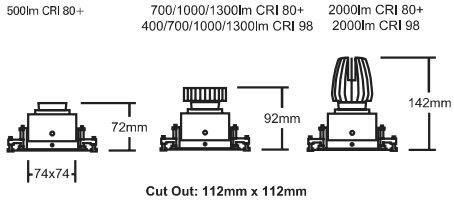

# 90 SERIES SQUARE 90

- Trimless Square recessed downlight with deep set reflector
- Die-cast construction
- Glare control secondary reflector
- Supplied with pre-wired remote non-dimming driver
- AlphaLED Fast Fix mechanism
- Supplied with skim bead