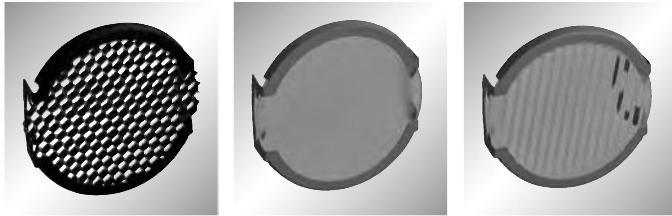

# 90 SERIES SQUARE 90

- Trimless Square recessed downlight with deep set reflector
- Die-cast construction
- Glare control secondary reflector
- Supplied with pre-wired remote non-dimming driver
- AlphaLED Fast Fix mechanism
- Supplied with skim bead

## Accessories

To order, use the following suffix

- /HL Honeycomb louvre
- /SL Softening Lens
- /RG Ribbed Spreading Glass
- /CG Clear glass