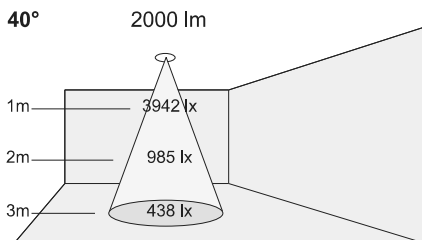

Colour:

- (X) N/A