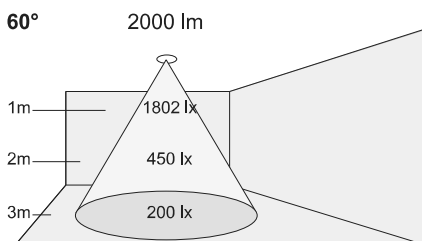

Colour:

- (X) N/A