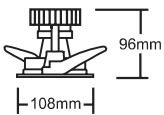

500/700/1000/1300lm CRI 80+
500/700/1000/1300lm CRI 98

2000/3000lm CRI 80+
2000lm CRI 98

Cut Out: Ø95mm

Accessories

To order, use the following suffix

Nickel Satin option

PRODUCT CODE

Lumen Output: